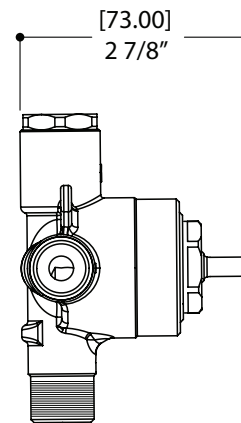

FEATURES

Solid brass
Four water inlets/outlets - NPT/sweat or PEX or Wirsbo
Test cap
Single diverter body for a 2- or 3-way diverter
(shared and non-shared)
Accommodates any wall thickness

Choice of 2-way shared / non-shared 3-way shared /
unshared cartridges with or without stops

Single outlet flow rate: 10gpm (38 L/min at 45PSI)
Combine outlet flow rate: 12gpm (45 L/min at 45PSI)*

WARRANTY

Residential: Limited lifetime warranty to original purchaser
Commercial: Two years warranty
(Complete warranty available at www.aquabress.com/warranty)

CODE & COMPLIANCE