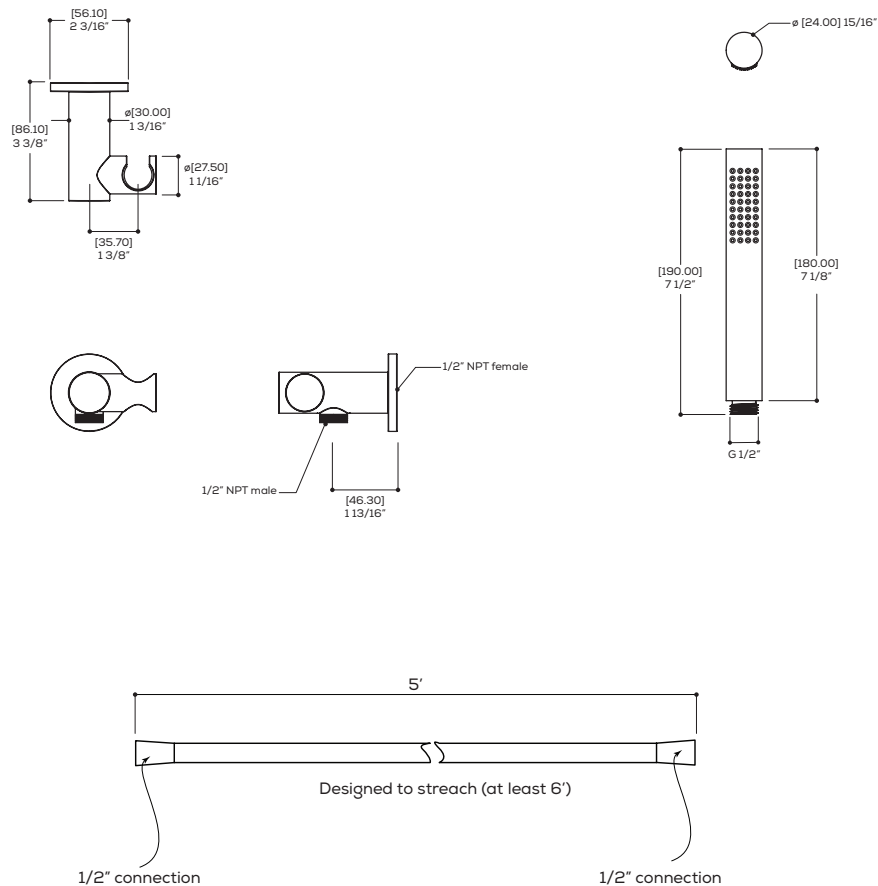

WARRANTY

Residential: Limited lifetime warranty to original purchaser
Commercial: Two years warranty
(Complete warranty available at www.aquabress.com/warranty)