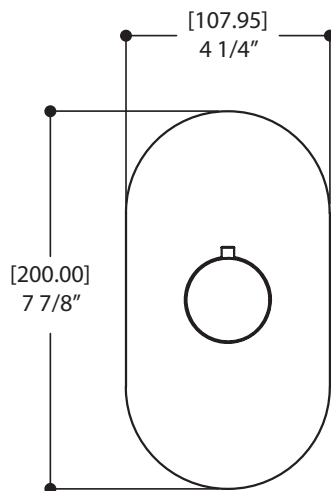

WARRANTY

Residential: Limited lifetime warranty to original purchaser

Commercial: Two years warranty

(Complete warranty available at www.aquabrace.com/warranty)