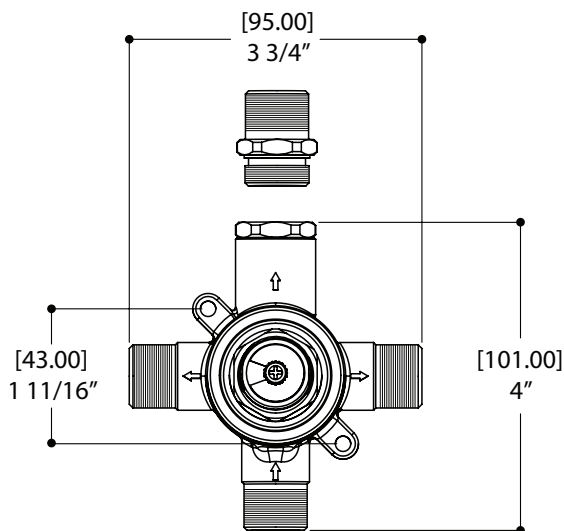

FEATURES

Solid brass
Four water inlets/outlets - NPT/sweat or PEX or Wirsbo
Test cap
Single diverter body for a 2- or 3-way diverter
(shared and non-shared)
Accommodates any wall thickness

Choice of 2-way shared / non-shared 3-way shared /
unshared cartridges with or without stops

Single outlet flow rate: 10gpm (38 L/min at 45PSI)
Combine outlet flow rate: 12gpm (45 L/min at 45PSI)*

WARRANTY

Residential: Limited lifetime warranty to original purchaser
Commercial: Two years warranty
(Complete warranty available at www.aquabress.com/warranty)

CODE & COMPLIANCE