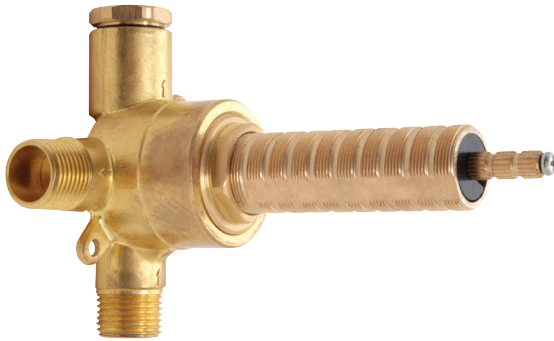

AQUABRASS

Shower Faucet Specifications

SF-D-05 / SF-D-05G

FEATURES

Solid brass
 Four water inlets/outlets - NPT/sweat or PEX or Wirsbo
 Test cap
 Single diverter body for a 2- or 3-way diverter
 (shared and non-shared)
 Accommodates any wall thickness

Trim set for independent diverter #61934

2-3 way shared functions and 2-3 way non-shared functions

FEATURES

Solid brass plate
Handle included
Diverter with stop

FINISHES

Standard
Polished chrome (pc)
Brushed nickel (bn)
Electro black (ebk)
Brushed gold (bgd)

Commercial: Two years warranty

(Complete warranty available at www.aquabress.com/warranty)

FEATURES

Solid brass construction
 screwless decorative trim
 Thin contemporary style - 4 1/4" x 7 7/8" x 1/8"
 Decorative cylinder (x1) for thermo control included
 Handle included
 Fits 1/2" thermo valve 12000 - 3/4" thermo valve 3000

FEATURES

Single function handshower
Solid brass waterway with hook
5' to 6' expandable braided hose
1/2" NPT female connection

Flow rate: 2.5 gpm

FINISHES

Standard
Polished Chrome (pc)
Brushed Nickel (bn)
Electro Black (ebk)
Brushed Gold (bgd)