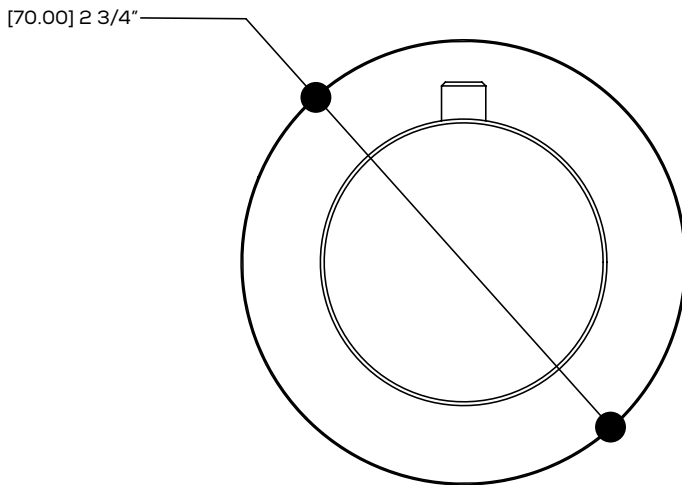

WARRANTY

Residential: Limited lifetime warranty to original purchaser
Commercial: Two years warranty
(Complete warranty available at www.aquabrace.com/warranty)