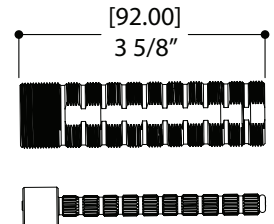

FEATURES

Solid brass
Four water inlets/outlets - NPT/sweat or PEX or Wirsbo
Test cap
Single diverter body for a 2- or 3-way diverter
(shared and non-shared)
Accommodates any wall thickness

Choice of 2-way shared / non-shared 3-way shared /
unshared cartridges with or without stops

Single outlet flow rate: 10gpm (38 L/min at 45PSI)
Combine outlet flow rate: 12gpm (45 L/min at 45PSI)*

WARRANTY

Residential: Limited lifetime warranty to original purchaser
Commercial: Two years warranty
(Complete warranty available at www.aquabress.com/warranty)

CODE & COMPLIANCE